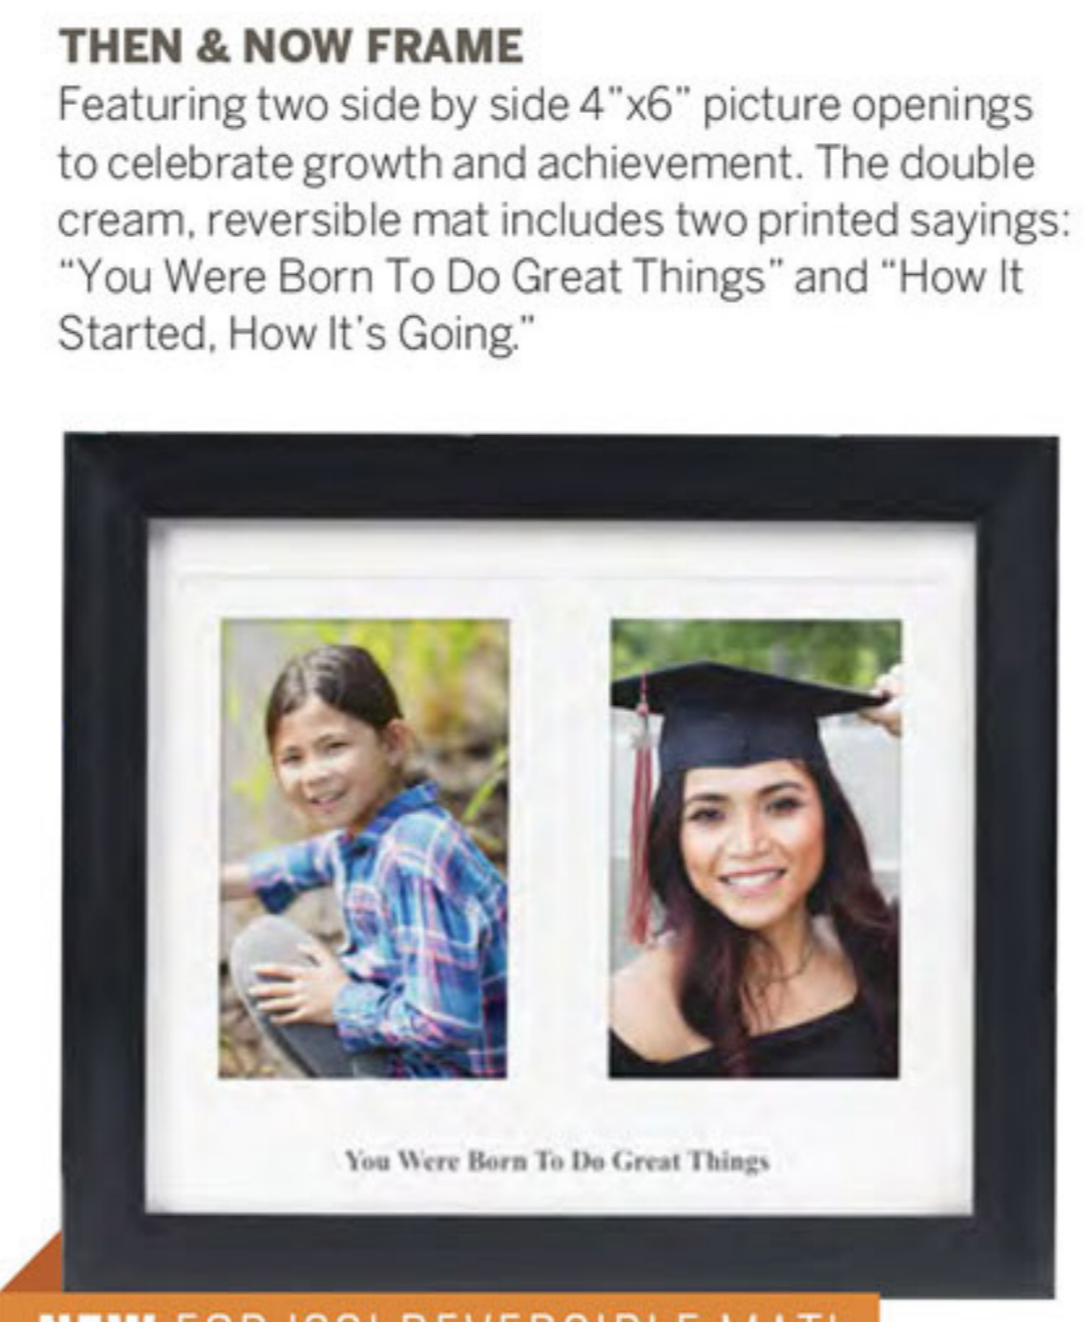

FSC
www.fsc.org
FSC® C102896
The mark of responsible forestry

TREES.ORG
FOR THE FUTURE

Our premium, deluxe and ultimate frames are made from Forest Stewardship Council® (FSC®) certified natural hardwood, sourced from well-managed and responsibly harvested forests. Through our partnership with Trees for the Future, we plant a tree for every frame sold.

NEW FOR '22! REVERSIBLE MAT!